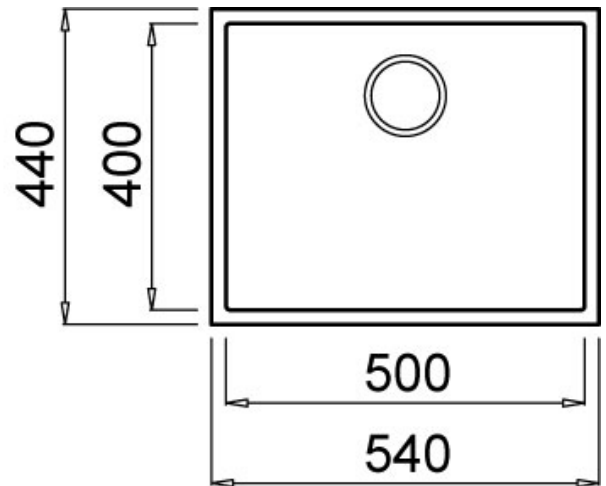

Burns and Ferrall Locations

AUCKLAND
12 Reg Savory Place
East Tamaki, Auckland

0800 697 465

WELLINGTON
122-124 Tory Street
Te Aro

HAMILTON
60 Alexandra Street
Central

CHRISTCHURCH
345 St Asaph Street
Christchurch

Product Specification Sheet
ELMQ105-79

Quadra Undermount
Ellec Quadra Metalitek 500 Single Bowl

<u>Models</u>	<u>Corner Radius</u>
08 ELMQ105-77 <i>Chromium Grey</i>	10mm
08 ELMQ105-79 <i>Aluminium</i>	
<u>Overall Dimensions W x D</u>	<u>Waste</u>
540 x 440mm	90mm
<u>Bowl Dimensions W x D x H</u>	<u>Minimum Cabinet Size</u>
500 x 400 x 220mm	620mm

Material & Finish
Granitek, Honed